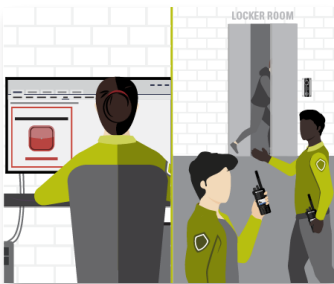

USE CASE RESTRICTED AREA ACCESS

Safe Stadiums

Operational View

DETECT

FORCED ENTRY RECOGNIZED

Alert is sent to security operations centre and personnel of a forced entry into a player locker room area.

ANALYZE

APPEARANCE TRACKED THROUGH STADIUM

The intruder's appearance is captured and automatically tracked over multiple areas and cameras.

COMMUNICATE

NOTIFICATION COMMUNICATED

After the initial radio alert, intruder image and location sent to nearby security teams in the field. Anticipated escape route determined and security directed to intercept.

RESPOND

INCIDENT MANAGED AND REPORTED

Security incident is logged with relevant data allowing for further training & analysis.

Technology View

DETECT

- Access Control Manager
- Radio Alert

ANALYZE

- Avigilon Cameras
- Appearance Search
- Focus of Attention
- Avigilon Control Center