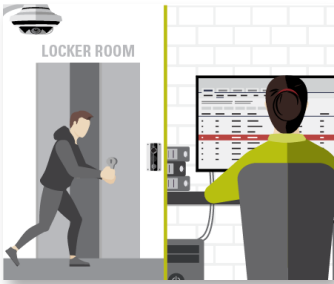

USE CASE RESTRICTED AREA ACCESS

Safe Stadiums

Operational View

DETECT

FORCED ENTRY RECOGNIZED

Alert is sent to security operations centre and personnel of a forced entry into a player locker room area.

ANALYZE

APPEARANCE TRACKED THROUGH STADIUM

The intruder's appearance is captured and automatically tracked over multiple areas and cameras.

COMMUNICATE

NOTIFICATION COMMUNICATED

After the initial radio alert, intruder image and location sent to nearby security teams in the field. Anticipated escape route determined and security directed to intercept.