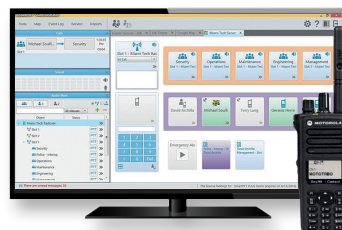

RESPOND

INCIDENT MANAGED AND REPORTED

Security incident is logged with relevant data allowing for further training & analysis.

Technology View

DETECT

- Access Control Manager
- Radio Alert

ANALYZE

- Avigilon Cameras
- Appearance Search
- Focus of Attention
- Avigilon Control Center

COMMUNICATE

- WAVE PTX Broadband Push-To-Talk
- Radio Communications
- Dispatch

RESPOND

- Control Room Solutions
- Critical Connect

Motorola Solutions Ltd. Nova South, 160 Victoria Street, London, SW1E 5LB, United Kingdom.