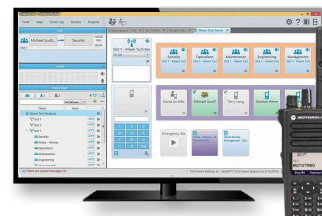

Technology View

DETECT

- Avigilon Video Security Cameras
- Access Control Manager
- Door Alarm
- Radio Alert

ANALYZE

- Avigilon Video Security Cameras
- Avigilon Control Center
- Video Analytics: Loitering
- Radio Alert

COMMUNICATE

- Radio Communications: Voice & Multimedia
- WAVE PTT: Broadband Push-to-Talk with Multimedia Sharing
- Dispatch Software

RESPOND

- Control Room Solutions

Motorola Solutions Ltd. Nova South, 160 Victoria Street, London, SW1E 5LB, United Kingdom.