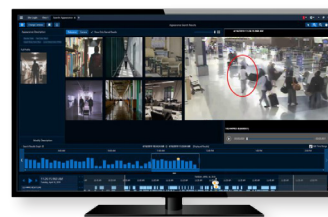

Using an appearance based search, the individual is automatically tracked across all airport cameras in seconds.

COMMUNICATE

NOTIFICATION COMMUNICATED

Nearby security teams are mobilized and real time location and image information is shared from airport operations.

RESPOND

INCIDENT MANAGED AND REPORTED

Security intercepts individual for proper screening and incident is logged with associated data.

Technology View

DETECT

- Radio Communications
- WAVE PTX Broadband Push-To-Talk

ANALYZE

- Avigilon Cameras
- Appearance Search
- Avigilon Control Center

COMMUNICATE

- WAVE PTX Broadband Push-To-Talk
- Radio Communications
- Dispatch

RESPOND

- Control Room Solutions

Motorola Solutions Ltd. Nova South, 160 Victoria Street, London, SW1E 5LB, United Kingdom.