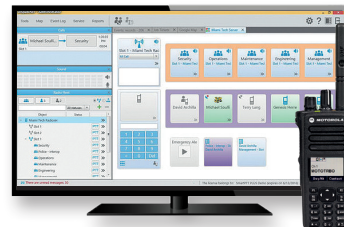

RESPOND

INCIDENT MANAGED AND REPORTED

Security intercepts individual for proper screening and incident is logged with associated data.

Technology View

DETECT

- Radio Communications
- WAVE PTX Broadband Push-To-Talk

ANALYZE

- Avigilon Cameras
- Appearance Search
- Avigilon Control Center

COMMUNICATE

- WAVE PTX Broadband Push-To-Talk
- Radio Communications
- Dispatch

RESPOND

- Control Room Solutions

Motorola Solutions Ltd. Nova South, 160 Victoria Street, London, SW1E 5LB, United Kingdom.