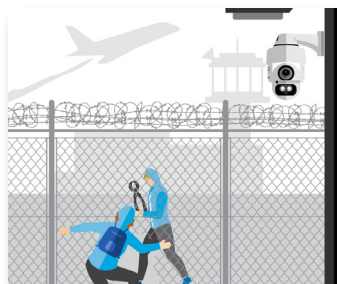

USE CASE AIRFIELD BREACH

Safe Airports

Operational View

DETECT

LARGE AREAS MONITORED WITH LESS

HD wide-angle lens cameras allow airports to monitor more with less. Camera recognizes an individual scaling fence to airfield and alerts security teams.

ANALYZE

APPEARANCE TRACKED

Situational awareness maintained as intruder's appearance is automatically tracked across multiple cameras on the airfield.

COMMUNICATE

RESOURCES DISPATCHED

Hiding place of intruder is determined and shared across security team with to apprehend intruder.

RESPOND

FIRST RESPONSE DISPATCHED

Local police directly informed with video for immediate response and incident logged with associated data.

Technology View

DETECT

- Avigilon Camera
- Unusual Motion Detection
- Avigilon Control Center
- Radio Alert