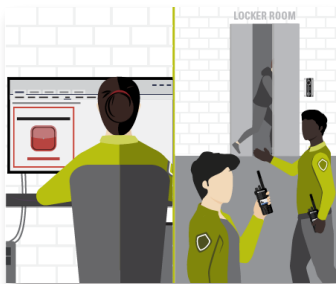

USE CASE RESTRICTED AREA ACCESS

Safe Stadiums

Operational View

DETECT

FORCED ENTRY RECOGNIZED

Alert is sent to security operations center and personnel of a forced entry into a player locker room area.

ANALYZE

SITUATIONAL INTELLIGENCE GATHERED

Nearby cameras are populated and the closest security personnel are identified.

COMMUNICATE

NOTIFICATION COMMUNICATED

After the initial radio alert, intruder image and location sent to nearby security teams in the field. Anticipated escape route determined and security directed to intercept.

RESPOND

INCIDENT MANAGED AND REPORTED

Security incident is logged with relevant data allowing for further training & analysis.

Technology View

DETECT

- Avigilon Unity Access
- Orchestrate

ANALYZE

- Avigilon Video Security Cameras
- Avigilon Unity Video

COMMUNICATE

- WAVE PTX: Broadband Push-to-Talk and Multimedia Sharing
- Radio Communications: Voice & Multimedia
- Dispatch Software

RESPOND

- Control Room Solutions
- Body-Worn Cameras
- Critical Connect