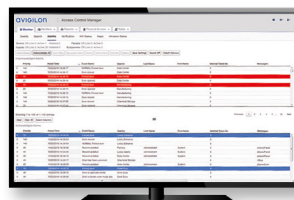

Technology View

DETECT

- Avigilon Cameras
- Access Control Manager
- Radio Alert

ANALYZE

- Avigilon Cameras
- Access Control Center
- Watch List
- Focus of Attention

COMMUNICATE

- Dispatch
- WAVE PTX Broadband Push-To-Talk
- Radio Communications