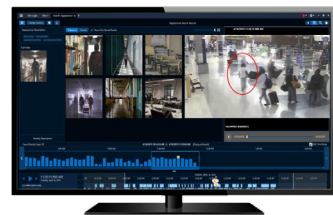

Using an appearance based search, the individual is automatically tracked across all airport cameras in seconds.

COMMUNICATE

NOTIFICATION COMMUNICATED

Nearby security teams are mobilized and real time location and image information is shared from airport operations.

RESPOND

INCIDENT MANAGED AND REPORTED

Security intercepts individual for proper screening and incident is logged with associated data.

Technology View

DETECT

- Radio Communications
- WAVE PTX Broadband Push-To-Talk