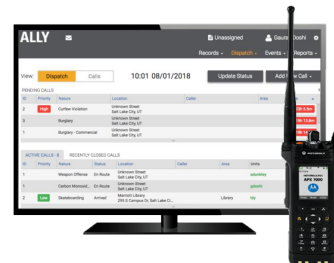

RESPOND

- Ally Incident Management
- Critical Connect

*Camera footage is for illustrative purposes only

Motorola Solutions, Inc. 500 West Monroe Street, Chicago, IL 60661 U.S.A. motorolasolutions.com

MOTOROLA, MOTO, MOTOROLA SOLUTIONS and the Stylized M Logo are trademarks or registered trademarks of Motorola Trademark Holdings, LLC and are used under license. All other trademarks are the property of their respective owners. © 2021 Motorola Solutions, Inc. All rights reserved. 11-2021