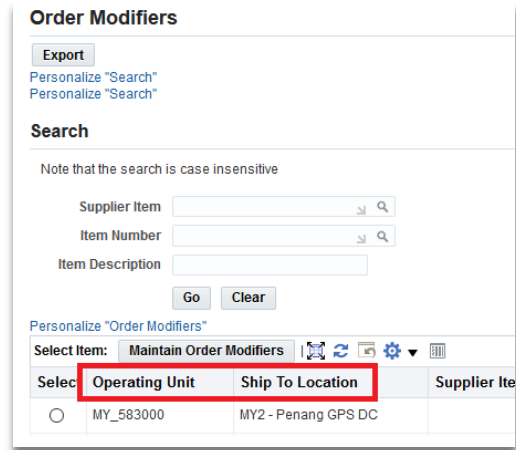

# Order Modifiers Sites & Export

- In ISupplier: Product : Order Modifiers -> There are new fields:
  - ❖ Operating Unit
  - ❖ Ship To Location

This will indicate which location the Items are shipped to.
- There is new function to “Export” the Order Modifier details

# Order Modifiers Sites & Export

- Navigate to Product: Order Modifiers.

- Operating Unit & Ship To Location