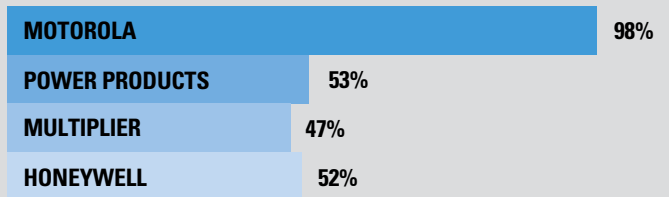

PROVEN TOUGH BATTERY TESTING PASS RATE

See www.motorolasolutions.com/proventough for details.

BATTERY

PMNN4440	Li-Ion 1600 mAh battery (IP67)

SINGLE-UNIT AND MULTI-UNIT CHARGERS

PMLN5199²	IMPRES™ Single-Unit Charger with AUS/NZ Switch Mode Power Supply
WPLN4190A²	IMPRES Multi-Unit Charger, No Display (AUST/NZ PLUG)
WPLN4195A²	IMPRES Multi-Unit Charger, Display, (AUST/NZ PLUG)

MULTI-UNIT CHARGERS (MUC) FOR MOTOTRBO ONLY

When charging the DP3441 portables using Multi-Unit Charger, inserts are needed for each charger pocket. One MUC has six charging pockets, therefore six MUC inserts are needed for one MUC.

PMLN6669**	Insert for MUC
WPLN4215²	IMPRES MUC, Non-Display, 110-230V, AU Cord
WPLN4222²	IMPRES MUC, Display, 110-230V, AU Cord

** Coming soon

*The bluetooth kit requires in country type approval.

¹ These audio accessories have been optimized to work with the Intelligent Audio feature.

² DP3441 does not offer IMPRES batteries, but can be charged in IMPRES chargers.