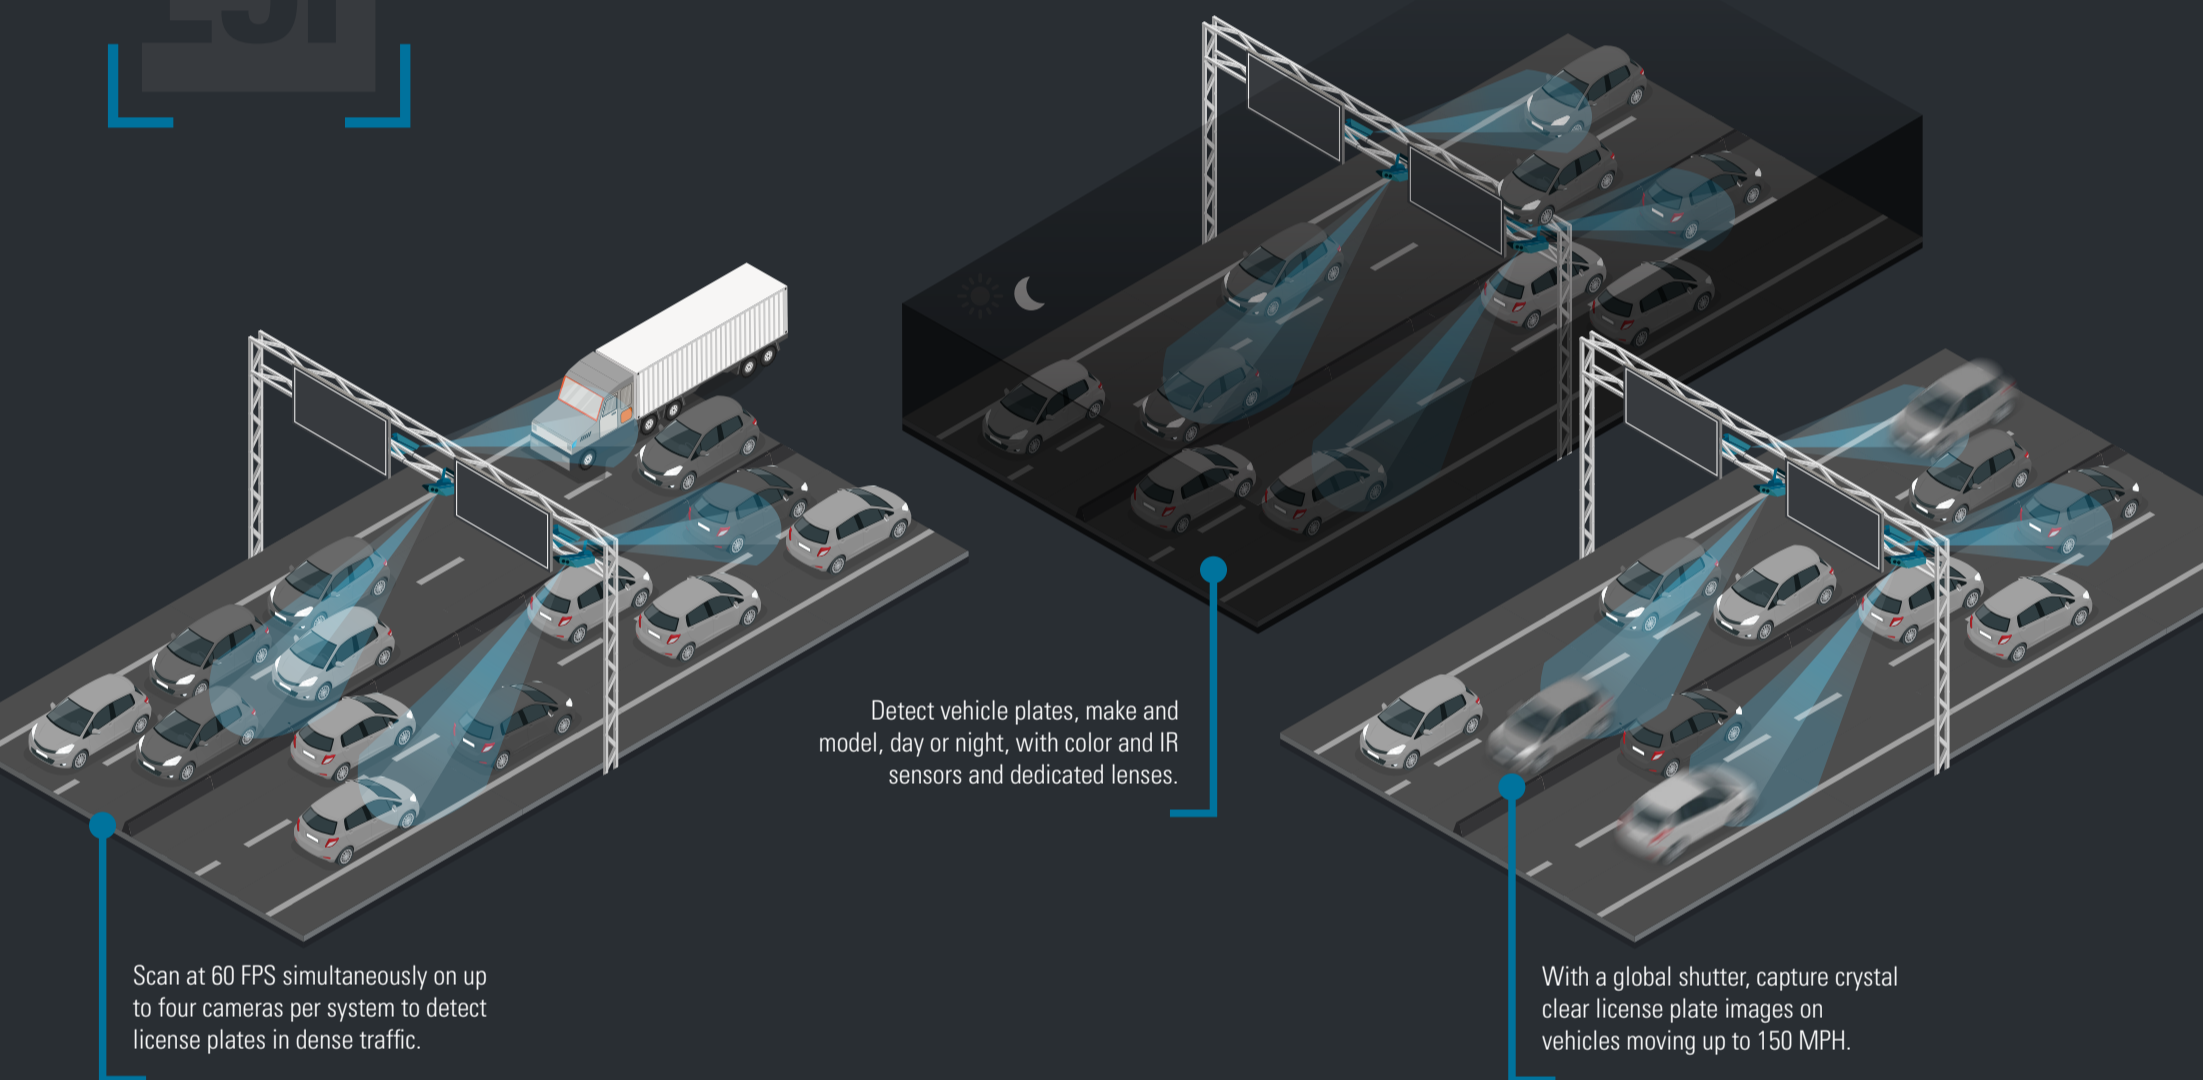

QUICK-DEPLOY LPR CAMERA SYSTEM

Collect targeted, tactical LPR data to aid an investigation, improve safety for an event or fill gaps in your LPR network with our quick-deploy L6Q camera system. This solar, AC or battery-powered camera can be installed and activated in minutes anywhere with cellular coverage to capture LPR data.

Run the L6Q on battery power and deploy it covertly to gather specific evidence for an investigation.

Use the solar power option to easily fill gaps in your LPR camera network without specialized infrastructure.

A simple aiming app allows you to quickly install the L6Q for added safety in an area then move as needed.

TACTICAL

FIXED LPR CAMERA SYSTEM

Scan more vehicles and capture more data with our high-performance fixed L5F camera system. This solution is meant for those who never want to miss a vehicle because they never want to let a threat pass undetected, never want to miss a potential lead and never want to see a case go cold.

Scan at 60 FPS simultaneously on up to four cameras per system to detect license plates in dense traffic.

Detect vehicle plates, make and model, day or night, with color and IR sensors and dedicated lenses.