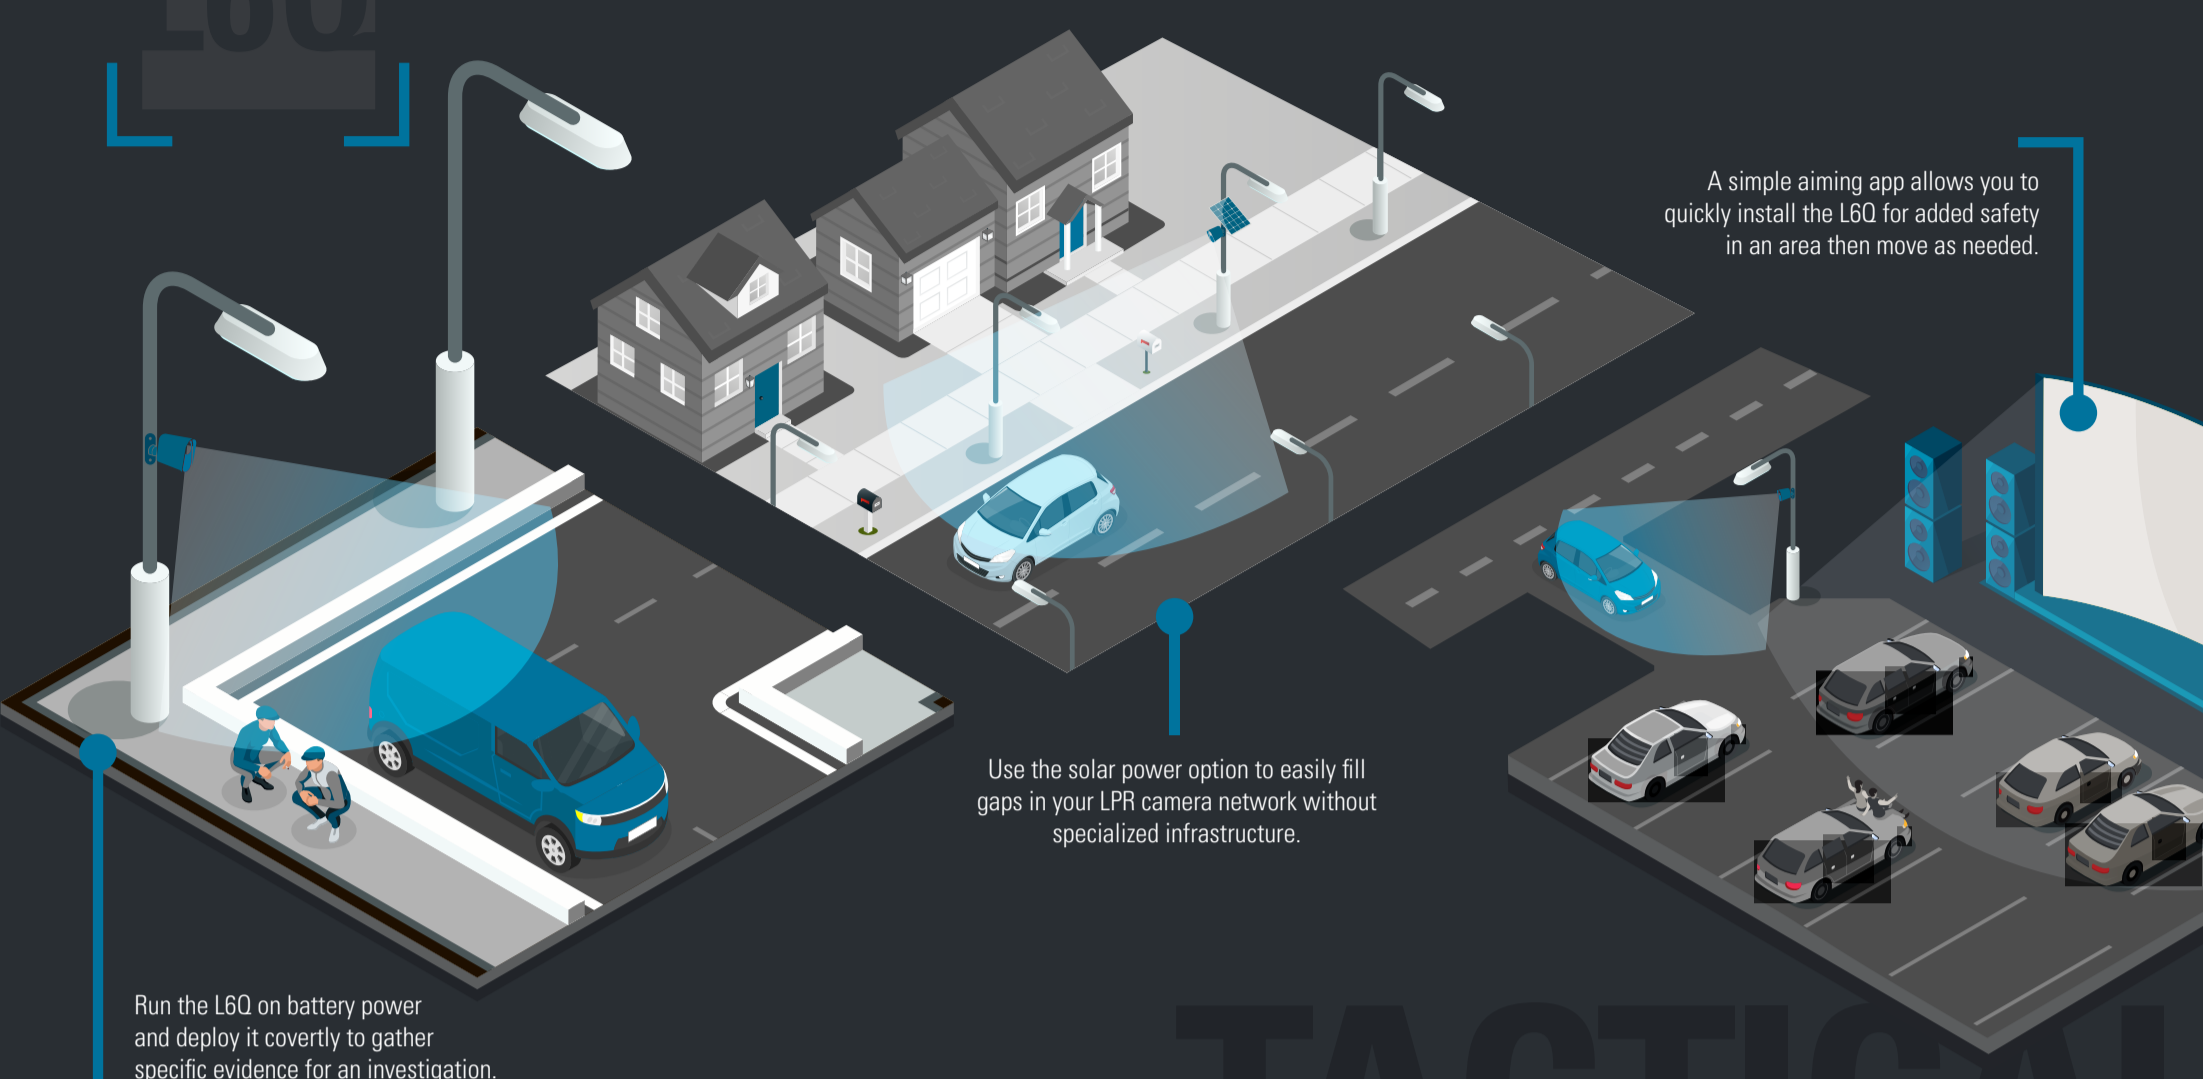

FIXED LICENSE PLATE RECOGNITION: A VISUAL GUIDE

With new solutions entering the market for fixed and quick-deploy license plate recognition, here's some guidance to help you better understand how they work.

QUICK-DEPLOY LPR CAMERA SYSTEM

Collect targeted, tactical LPR data to aid an investigation, improve safety for an event or fill gaps in your LPR network with our quick-deploy L6Q camera system. This solar, AC or battery-powered camera can be installed and activated in minutes anywhere with cellular coverage to capture LPR data.

A simple aiming app allows you to quickly install the L6Q for added safety in an area then move as needed.

TACTICAL

FIXED LPR CAMERA SYSTEM

Scan more vehicles and capture more data with our high-performance fixed L5F camera system. This solution is meant for those who never want to miss a vehicle because they never want to let a threat pass undetected, never want to miss a potential lead and never want to see a case go cold.

Scan at 60 FPS simultaneously on up to four cameras per system to detect license plates in dense traffic.

Detect vehicle plates, make and model, day or night, with color and IR sensors and dedicated lenses.