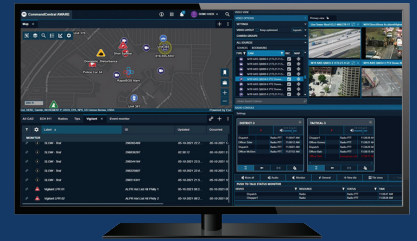

MONITOR FROM ANYWHERE

View all of your location-based data together, in real-time, on a single map display. This common operating picture can be accessed anywhere, from any internet-connected device.

TEAM-BASED PERMISSIONS

Restrict what personnel see based on what their team needs to be most effective, while still ensuring that consistent and relevant information is being referenced from a shared common operating picture.

MOTOROLA SOLUTIONS

We're reimagining the world of public-safety. Our mission-critical ecosystem unifies video, software and communications on a single platform to amplify collaboration and connectivity between technology and teams. By seamlessly integrating real-time intelligence software with fixed video security systems, we're helping streamline responses and maximize the power of video. Because when everything and everyone works together, safety is unstoppable.

Motorola Solutions, Inc. 500 West Monroe Street, Chicago, IL 60661 U.S.A. 800-367-2346 motorolasolutions.com

MOTOROLA, MOTO, MOTOROLA SOLUTIONS and the Stylized M Logo are trademarks or registered trademarks of Motorola Trademark Holdings, LLC and are used under license. All other trademarks are the property of their respective owners. © 2023 Motorola Solutions, Inc. All rights reserved. 06-2023 [JP04]

COMMANDCENTRAL AWARE