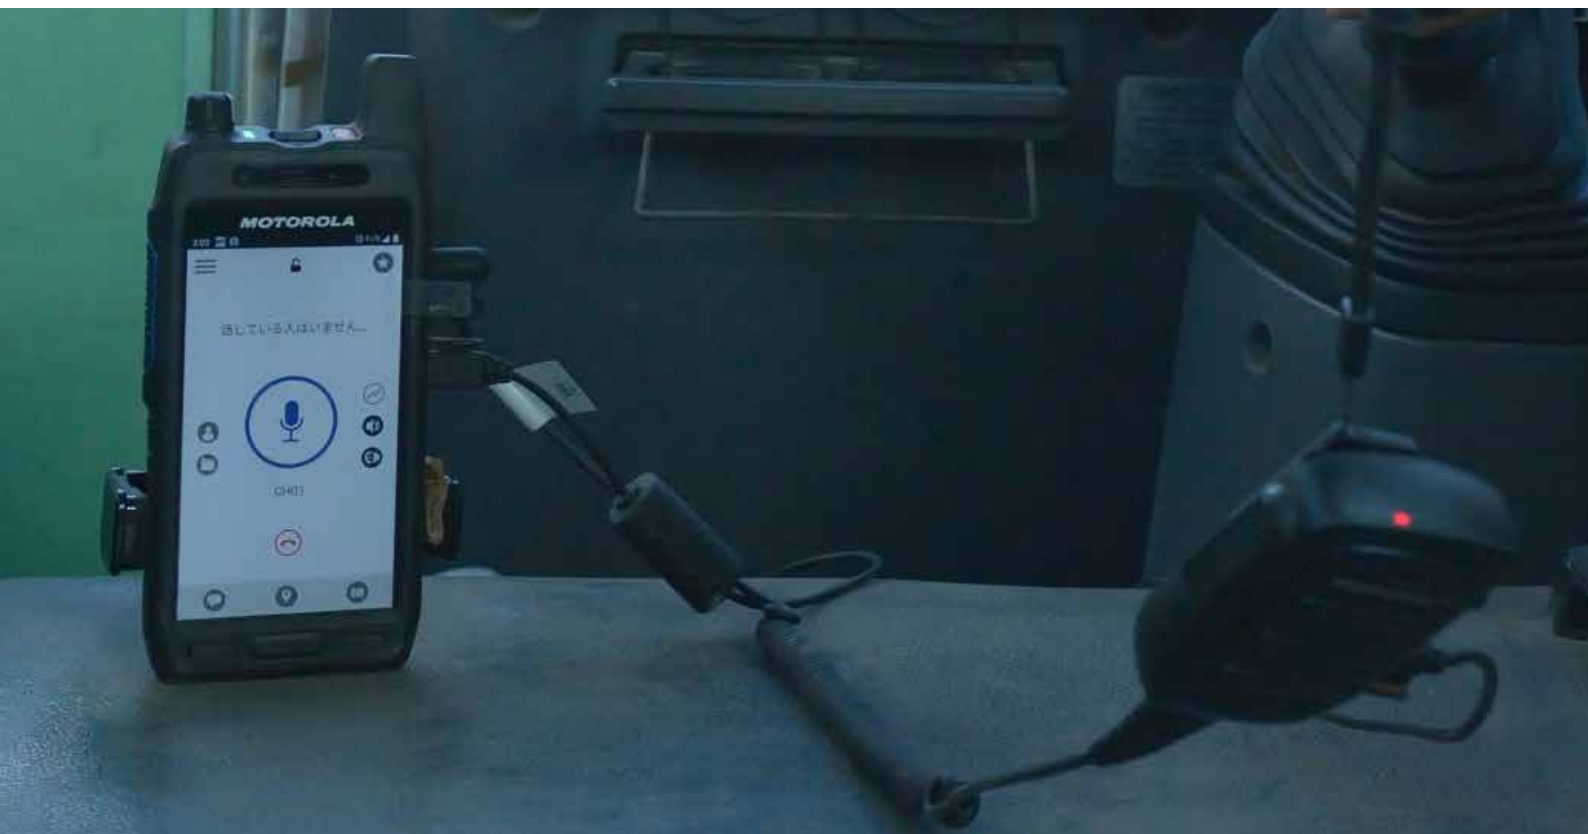

Robust Communications

WAVE PTX and the Evolve LTE handhelds proved to be the best choice. The communication issues have been resolved, which has greatly reduced the stress on the staff. There is a great deal of responsibility when caring for young children. Reliable and instant communication among staff is essential in order to manage and respond quickly to any incident. Thanks to WAVE PTX, employees know that they will hear and be heard, the first time, and that their message will always get through. This is the peace of mind that comes from robust communications.

“How can we achieve reliable communications in this natural, mountainous terrain to ensure safety and security? The answer? WAVE PTX and Evolve.”

Yasuyuki Moto, Yuai Kindergarten

“I knew that only WAVE PTX could cover the entire bus route without compromise and meet the client's requirement for constant coverage.”

Yuichi Yamazaki, SUN Telecom Japan Co Ltd