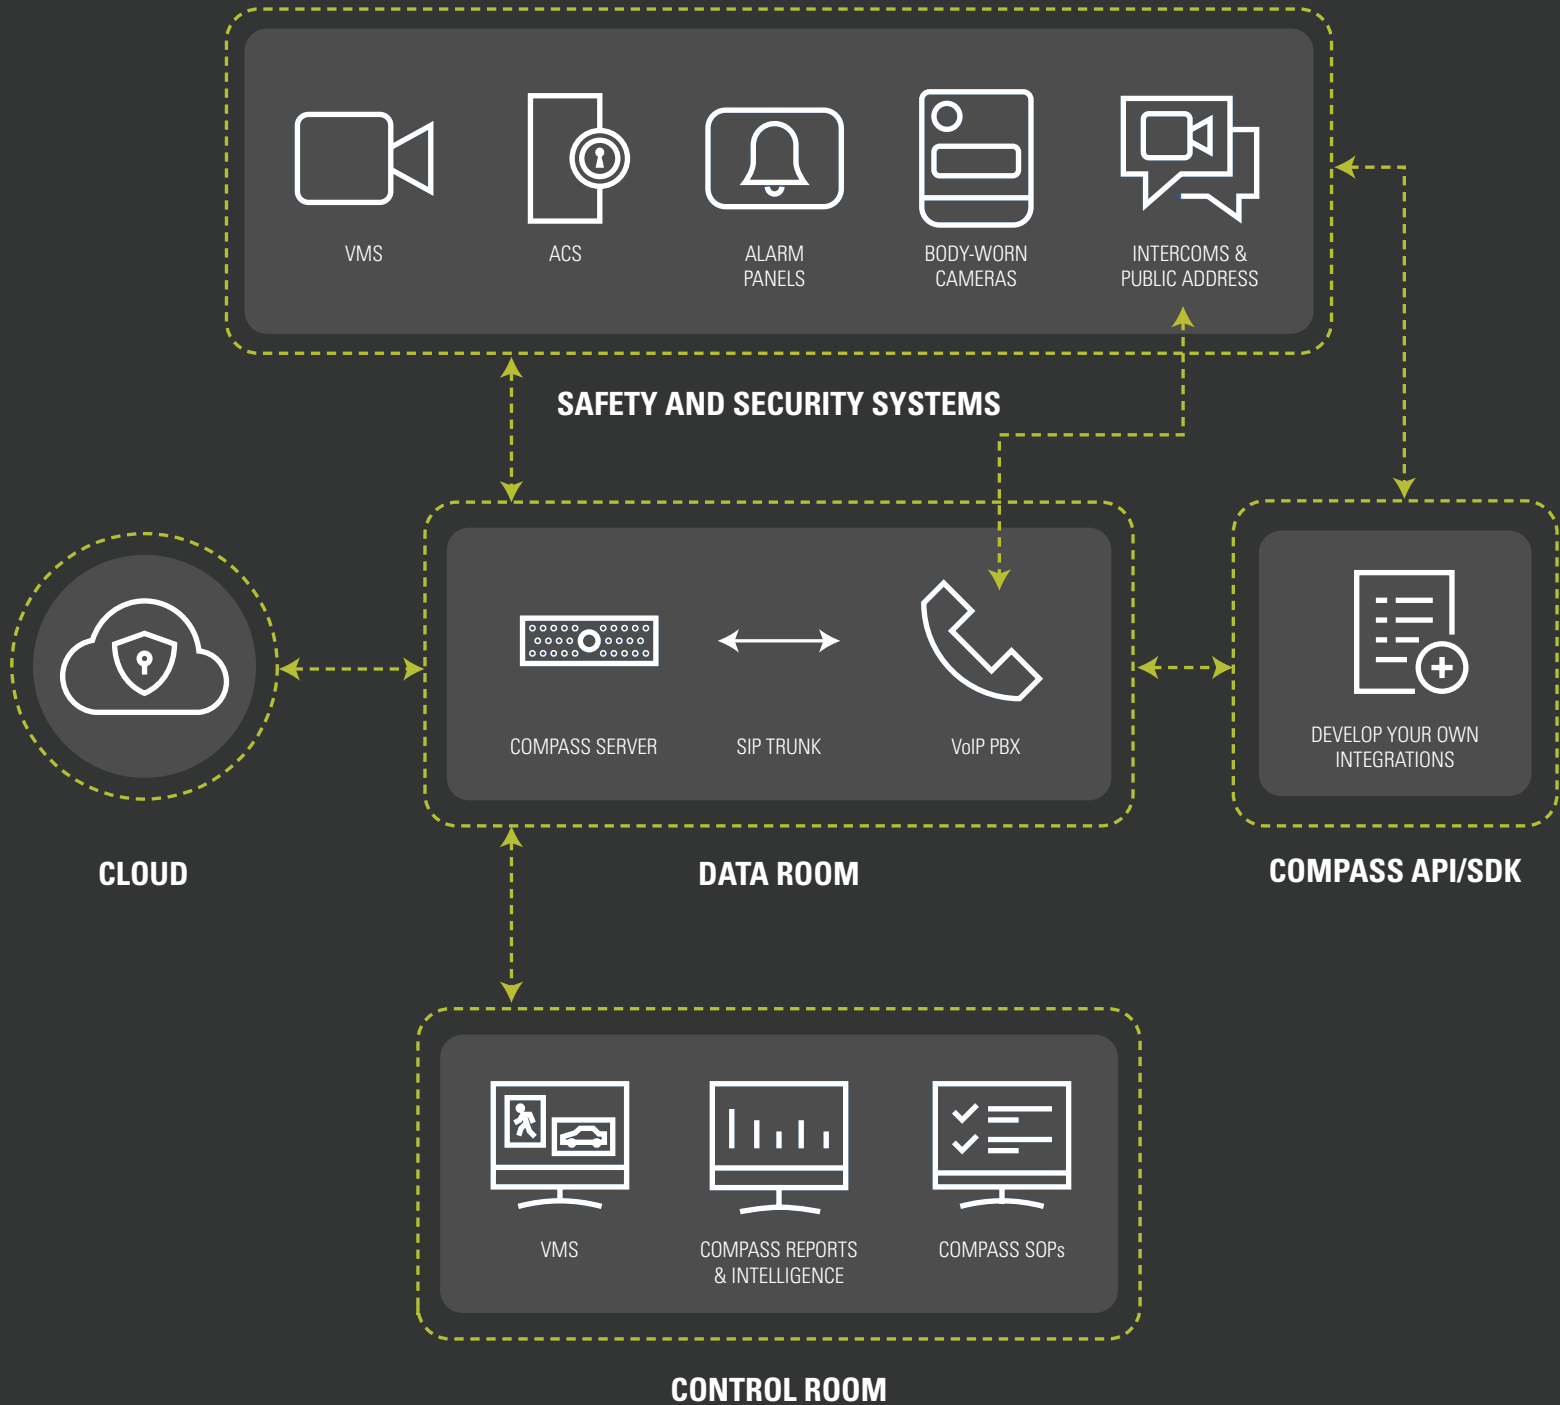

COMPASS DECISION MANAGEMENT SYSTEM™

Motorola Solutions Compass Decision Management System™ offers an intuitive operational interface that supports the decision-making process for control room security operators and managers. From a single pane of glass, it provides organizations with a companion application that helps to improve consistency and effectiveness of response actions when presented with better insights from all their connected safety and security systems: video management, access control and key management, fire and intrusion detection panels, VoIP intercoms, telephony and public address, building automation and management, and IoT devices.

To learn more, visit www.motorolasolutions.com/compass