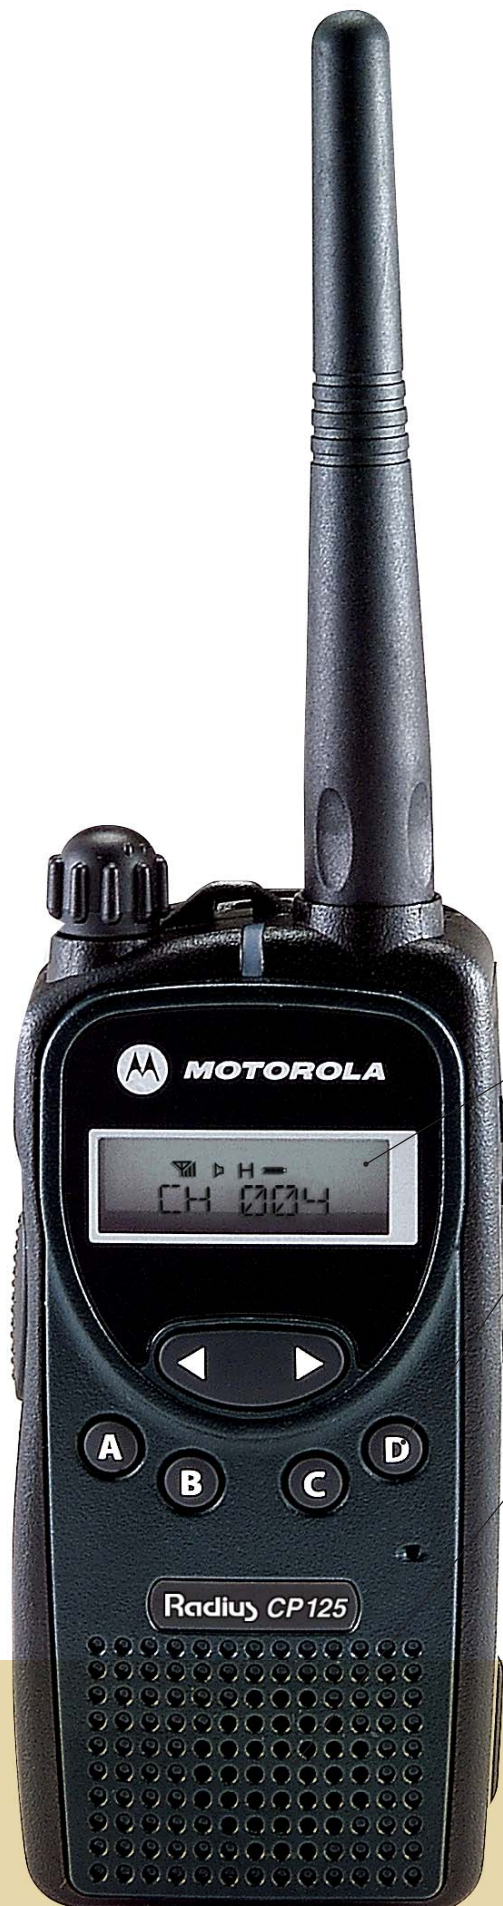

The Features You're Looking For.

With adjustable power levels and programmable function controls, the Radius® CP125™ provides users with the flexibility and features they need to succeed. Fully equipped with Voice-Activated Transmission (VOX) capabilities*, the Radius® CP125™ supports hands-free communications via an optional headset—so users can stay connected while focusing on the job at hand.

Rapid drop-in charging—now you can charge your radio in three hours with the included drop-in rapid charger.

Multi-channel capable—four channels allow you to communicate with separate workgroups.

High power—5 Watt (VHF)/4 Watt (UHF). Adjustable power levels help save battery life.

Eight-character alphanumeric display—with user-friendly icons to make information clear and easy to read.

Four front programmable buttons for such features as:

- Priority scan ON/OFF
- Adjustable power levels to save battery life
- Backlight ON/OFF
- Keypad lock so users won't change channels accidentally

VOX capabilities*—with hands-free operation with an optional headset.

Durable, lightweight design for optimal portability—ideal for employees on the move.

Long-lasting battery life—up to 11 hours of battery life, more than enough for a long work shift.

*Audio accessory required, sold separately.

Excellence in Design; Exceptional Durability

Rugged and reliable, the Radius® CP125™ two-way radio has undergone rigorous testing in the design process using U.S. Military 810 C, D, and E Standards—so you can rest assured they will hold up under demanding conditions.