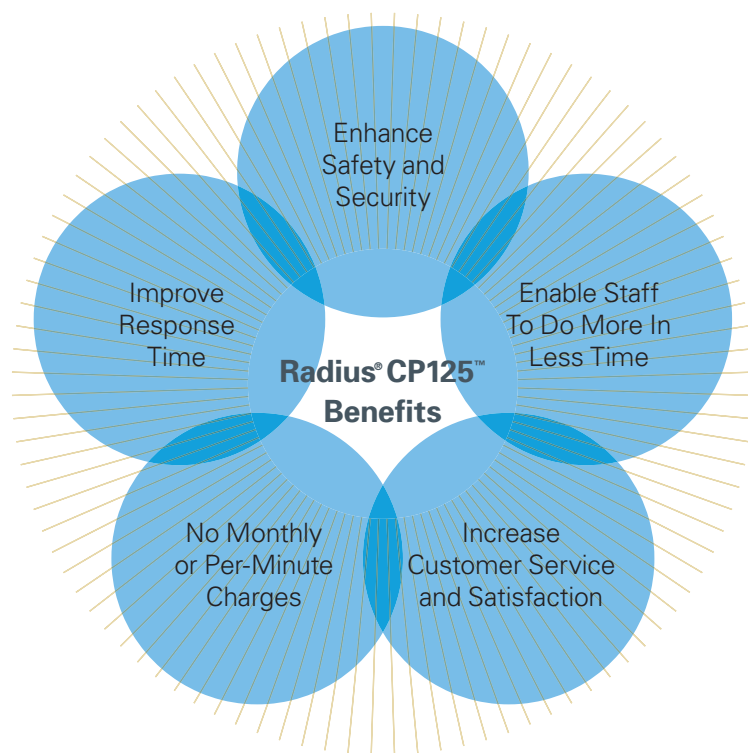

IDEAL FOR:

- Educators
- Retail Outlets
- Property Management
- Hospitality

The Features You're Looking For.

With adjustable power levels and programmable function controls, the Radius® CP125™ provides users with the flexibility and features they need to succeed. Fully equipped with Voice-Activated Transmission (VOX) capabilities*, the Radius® CP125™ supports hands-free communications via an optional headset—so users can stay connected while focusing on the job at hand.