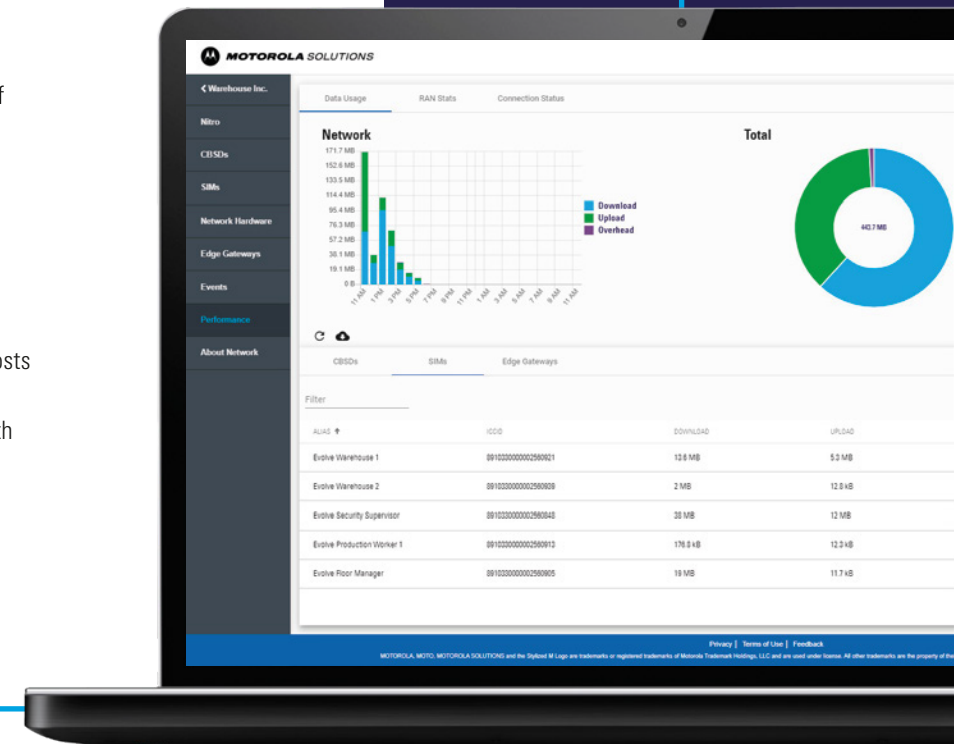

PREDICTABLE OWNERSHIP COSTS

With Motorola Solutions' private LTE solution, you retain full control over your fleet's network coverage, data and service costs over other private or public LTE solutions. Realize even more value per device and greater savings on fleet service costs with Motorola's Essential service included for three years, and optional services including accidental damage coverage.